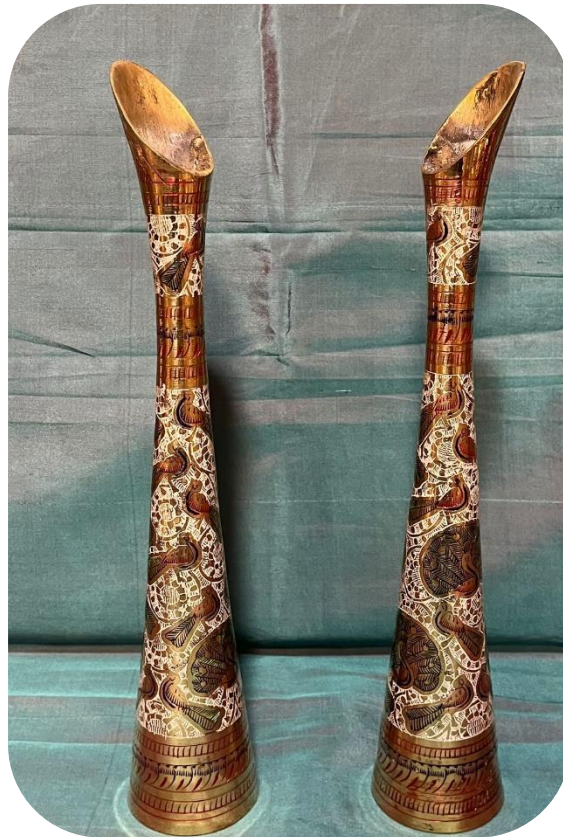

All our items are hand made by professionals.

Embossed Vase  
Height:30 Inch  
Product code: #001

Embossed Vase  
Height:12 Inch  
Product code: #002

Coloured Embossed Vase  
Height:12 Inch  
Product code: #003

Engraved Vase  
Height:30 Inch  
Product code: #004

Engraved Vase  
Height:18 Inch  
Product code: #005

Embossed Vase Pair  
Height:18 Inch  
Product code: #006

Coloured Embossed thin Vase  
Height:14 Inch  
Product code: #007

Peacock Tri-Diya (Lamp)  
Height:14 Inch  
Product code: #008

Dancing Ganesh Diya (Lamp)  
Height:18 Inch  
Product code: #009

Elephant Peacock Diya (Lamp)  
Height:12 Inch  
Product code: #010

Krishna with Bells Diya (Lamp)  
Height:18 Inch  
Product code: #011