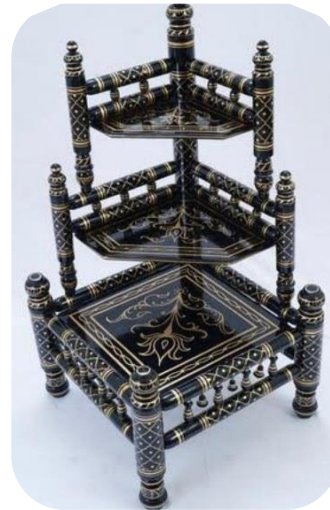

Wall hanging piece  
Product code: #085

Royal swing  
Height:6 feet  
Wide:5 feet  
Product code: #086

Garden swing  
Height:6 feet  
Wide:5 feet  
Product code: #087

Royale roof swing  
Height:6 feet  
Wide:5 feet  
Product code: #088

Royal swing with two tuffy  
Height:6.5 feet  
Wide:5.5 feet  
Product code: #089

Rajwadi seat  
Wide:05 feet  
Product code: #090

Rajwadi seat  
Wide:05 feet  
Product code: #091

Rajwadi seat  
Wide:05 feet  
Product code: #092

Rajwadi seat  
Wide:05 feet  
Product code: #093

Rajwadi seat  
Wide:05 feet  
Product code: #094

Rajwadi seat  
Wide:05 feet  
Product code: #095

Rajwadi corner  
Height:36 Inch  
Product code: #096

Rajwadi corner  
Height:36 Inch  
Product code: #097

Rajwadi corner  
Height:36 Inch  
Product code: #098

Sitting stool pair  
Height:14 Inch  
Product code: #099

Rocking chair  
Height:3.5 feet  
Product code: #100

Rocking chair  
Height:3.5 feet  
Product code: #100