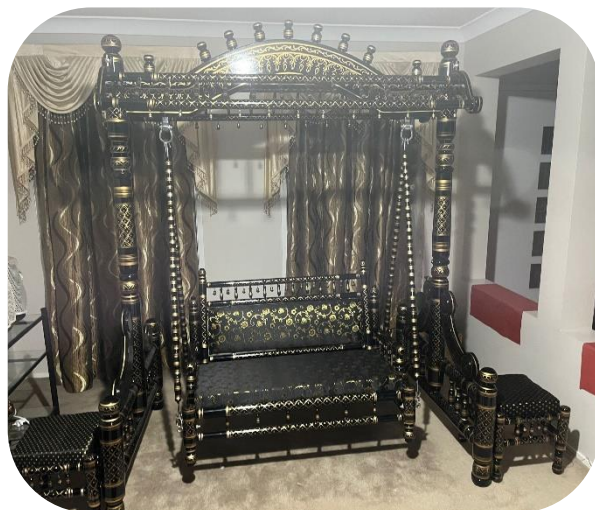

Wall piece  
Height:08/10 Inch  
Product code: #075

Wall piece  
Product code: #076

Wall piece  
Product code: #077

Wall piece  
Height:24 Inch  
Product code: #078

Wall piece  
Height:06/16 Inch  
Product code: #079

Wall hanging piece  
Product code: #085

Royal swing  
Height:6 feet  
Wide:5 feet  
Product code: #086

Garden swing  
Height:6 feet  
Wide:5 feet  
Product code: #087

Royale roof swing  
Height:6 feet  
Wide:5 feet  
Product code: #088