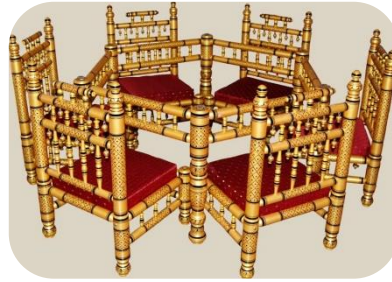

Dinning Table 6 seats
Product code: #111