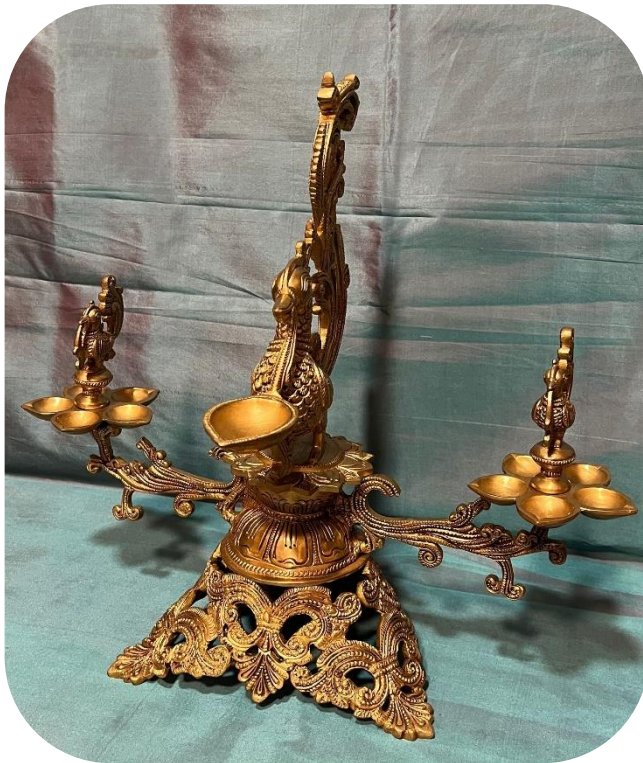

All our items are hand made by professionals.

Embossed Vase  
Height:30 Inch  
Product code: #001

Embossed Vase  
Height:12 Inch  
Product code: #002

Coloured Embossed Vase  
Height:12 Inch  
Product code: #003

Engraved Vase  
Height:30 Inch  
Product code: #004

Engraved Vase  
Height:18 Inch  
Product code: #005

Embossed Vase Pair  
Height:18 Inch  
Product code: #006

Coloured Embossed thin Vase  
Height:14 Inch  
Product code: #007

Peacock Tri-Diya (Lamp)  
Height:14 Inch  
Product code: #008

Dancing Ganesh Diya (Lamp)  
Height:18 Inch  
Product code: #009

Elephant Peacock Diya (Lamp)  
Height:12 Inch  
Product code: #010

Krishna with Bells Diya (Lamp)  
Height:18 Inch  
Product code: #011

Peacock Diya (Lamp) set  
Height:24 Inch  
Product code: #012

Peacock Diya (Lamp) set  
Height:18 Inch  
Product code: #013

Parrot Bell Diya (Lamp)  
Height:30 Inch  
Product code: #014

Peacock Diya (Lamp) set  
Height:30 Inch  
Product code: #015