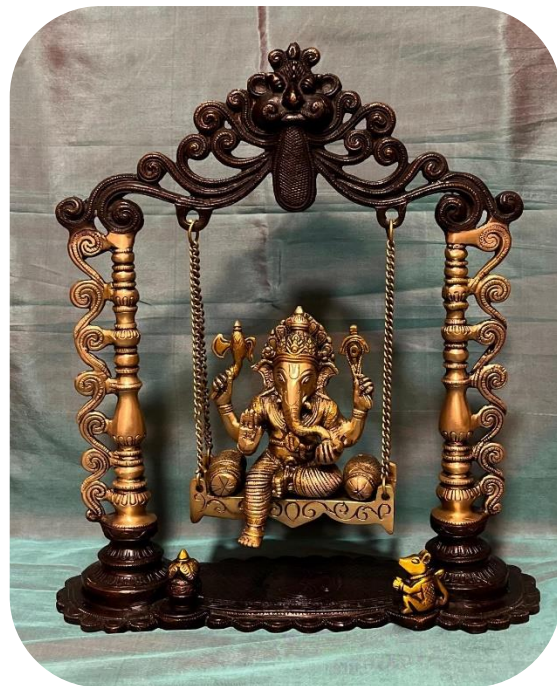

Ganesh Urli  
Height:14 Inch  
Product code: #027

Urli  
Height:14 Inch  
Product code: #028

Ganesh Urli  
Height:12 Inch  
Product code: #029

Urli  
Height:10 Inch  
Product code: #030

Three piece Urli set  
Height:09 Inch  
Product code: #031

Product code: #033

Product code: #034

Buddha varieties  
Height:12 Inch  
Product code: #032

Product code: #038

Product code: #035

Product code: #036

Product code: #037

Radha Krishna  
Height:18 Inch  
Product code: #039

coloured Laxmi and Ganesh  
Height:10 Inch  
Product code: #040

Krishna with cow  
Height:10 Inch  
Product code: #041

Swing Ganesha  
Height:14 Inch  
Product code: #042

Krishna  
Height:24 Inch  
Product code: #043

Krishna  
Height:12 Inch  
Product code: #044

Colour work Radha Krishna  
Height:16 Inch  
Product code: #045

Radha Krishna  
Height:12 Inch  
Product code: #046

Standing Hanuman  
Height:10 Inch  
Product code: #047